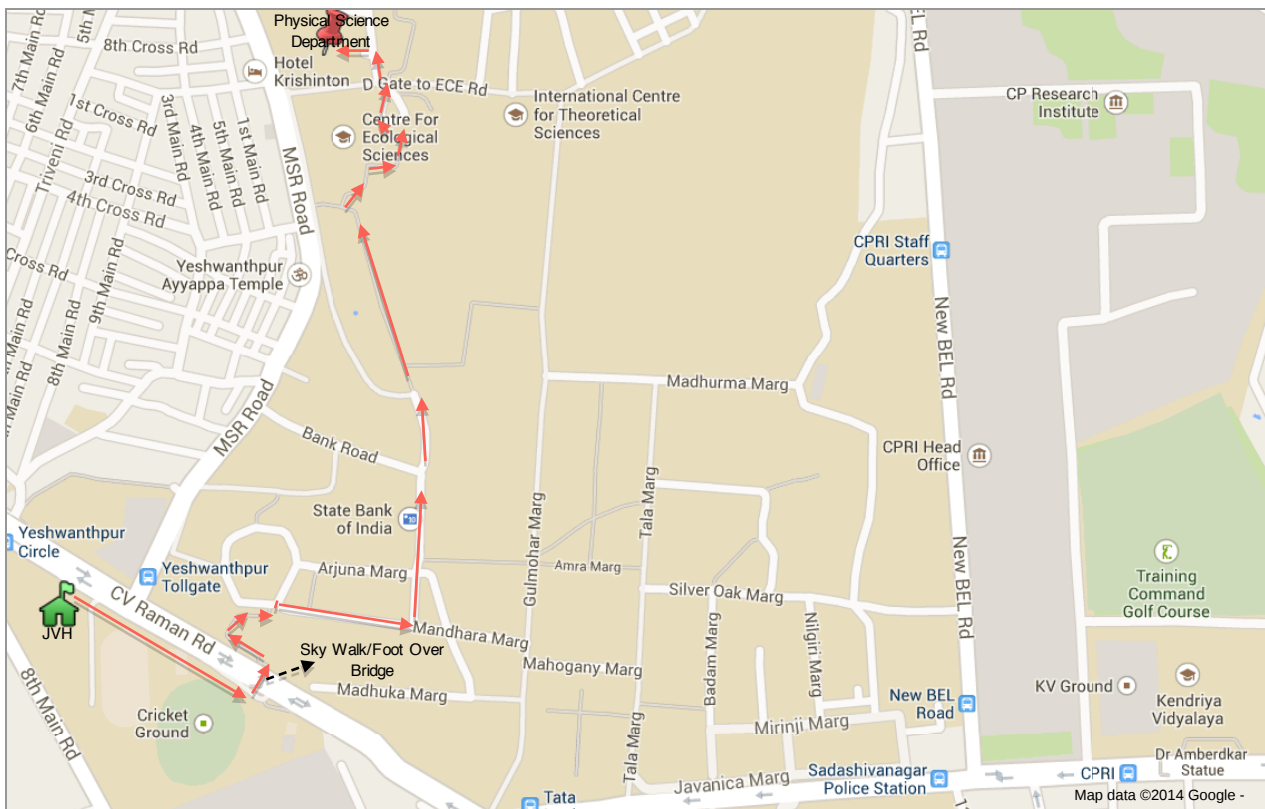

To see all the details that are visible on the screen, use the "Print" link next to the map.

Routemap from JVH to Physical Science Department

Public · Open Collaboration · 4,215 views
Created on Jun 7, 2013 · By Archisman · Updated 17 hours ago

8+1 0

 **Physical Sciences Building**
The Physics auditorium (the workshop venue)

[Physical Sciences Building](#)
D Gate to ECE road
Bangalore, Karnataka 560012, India

 **Jawahar Guest House**
Accommodation for student participants.

[Jawahar Guest House](#)
8th Main Road, Malleswaram
Bangalore, Karnataka, India